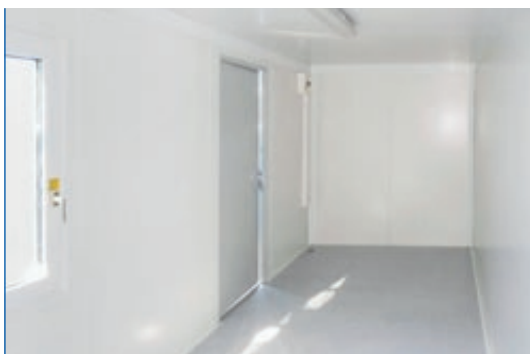

CONTAINEX
BASIC Line

Portable cabin

You want functionality. We deliver it.

Portable cabin

On the construction site, as a temporary common room or as an office extension: with the CONTAINEX BASIC Line portable cabins you can quickly create space for your intended use. Due to the optimized design as a Transpack® cabin in a package, 12 portable cabins fit on one truck. Therefore, you are not only saving on transport costs but you are also protecting the environment.

**CONTAINEX
EXTRA**

*Up to 85%
less CO₂ due
to Transpack®
delivery*

Internal finish: white

External paint: grey-white/light-grey

INSIDE & OUTSIDE:

Simple and functional – this is how the BASIC Line portable cabin presents itself both from the outside and from the inside with a standardized equipment package.

- White internal finish, grey floor cover
- Window with tilt and turn mechanism
- Surface-mounted electrics incl. lighting and sockets
- Two-tone external paintwork: frame grey-white (RAL 9002), panels light-grey (RAL 7035)