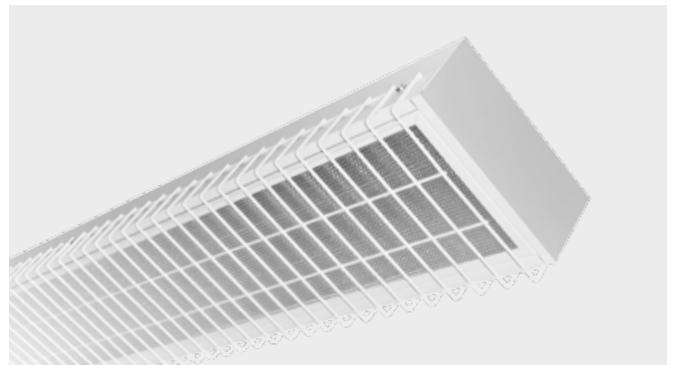

Lighting

LED category 2 light fitting (50 W)

Surface-mounted light fitting LED (36 W/43 W)

LED glass light (8 W)

Ball safe LED light fitting (38 W)

LED panel (27 W)

LED round light (17 W)

■ CLASSIC Line
 ■ PLUS Line
 ■ BASIC Line
 ■ Storage container
 ■ Sanitary box