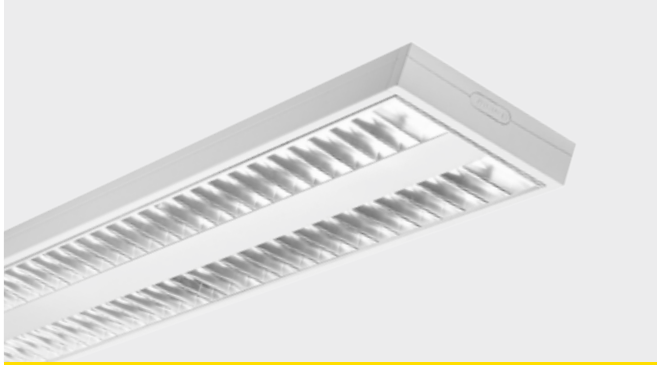

Lighting

LED category 2 light fitting (50 W)

Surface-mounted light fitting LED (36 W/43 W)

LED glass light (8 W)

Ball safe LED light fitting (38 W)

LED panel (27 W)

LED round light (17 W)

■ CLASSIC Line
 ■ PLUS Line
 ■ BASIC Line
 ■ Storage container
 ■ Sanitary box