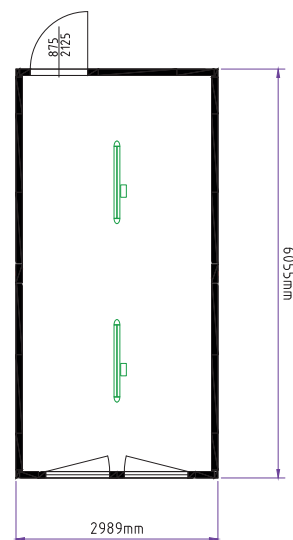

NEW

CONTAINEX
CLASSIC Line

Now 20 % more space

In addition to our product portfolio, our new 3 m wide **CLASSIC Line XL** module offers you additional space.

YOUR ADVANTAGES

- More spacious
- More flexibility when planning and in use
- Room solutions of any size possible
- Proven CONTAINEX quality
- Fully compatible with all panels and spare parts of the CONTAINEX CLASSIC Line

TECHNICAL DETAILS

Dimensions	Length x Width x Height
20' CLASSIC Line	6,055 x 2,435 x 2,800 mm
NEW 20' CLASSIC Line XL	6,055 x 2,989 x 2,800 mm

+ 55 cm width

Contact us

Phone DK: +45 32 4255-60, GB: +44 20 353066-20, IRL: +353 1 54607-14
Phone international: +43 2236 601-0, E-mail: ctx@containex.com
www.containex.com